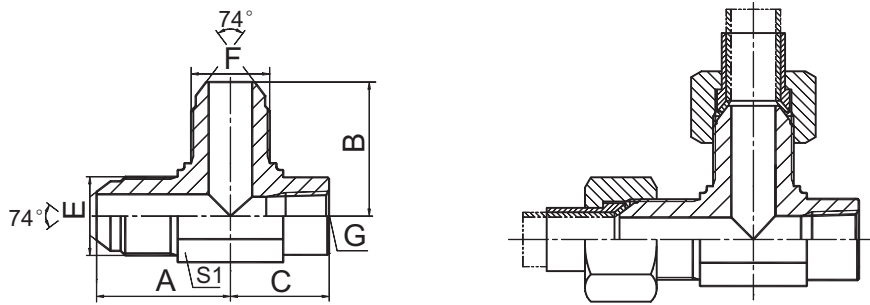

过渡接头 ADAPTER

LJJN

美制 JIC 外螺纹 / 美制 JIC 外螺纹 / 布锥管内螺纹
JIC MALE/JIC MALE/NPT FEMALE

代号 PART NO.	螺纹 THREAD			尺寸 DIMENSIONS					
	E	F	G		A	B	C	S1	
LJJN-04	7/16"X20	7/16"X20	Z1/4"X18		30.9	30.9	25.1	19	
LJJN-04-04-02	7/16"X20	7/16"X20	Z1/8"X27		27.5	27.5	16.8	16	
LJJN-05-05-02	1/2"X20	1/2"X20	Z1/8"X27		27.5	27.5	16.8	16	
LJJN-05-05-04	1/2"X20	1/2"X20	Z1/4"X18		30.9	30.9	22.4	19	
LJJN-06	9/16"X18	9/16"X18	Z3/8"X18		33.5	33.5	26.8	24	
LJJN-06-06-04	9/16"X18	9/16"X18	Z1/4"X18		30	30	22.5	19	
LJJN-08	3/4"X16	3/4"X16	Z1/2"X14		39.5	39.5	33	30	
LJJN-08-08-06	3/4"X16	3/4"X16	Z3/8"X18		36	36	25.9	24	
LJJN-10-10-08	7/8"X14	7/8"X14	Z1/2"X14		42.5	42.5	31.2	30	
LJJN-12	1.1/16"X12	1.1/16"X12	Z3/4"X14		48	48	39	33	
LJJN-14-14-12	1.3/16"X12	1.3/16"X12	Z3/4"X14		48.5	48.5	34.5	33	
LJJN-16	1.5/16"X12	1.5/16"X12	Z1"X11.5		55.1	55.1	43.9	41	
LJJN-20	1.5/8"X12	1.5/8"X12	Z1.1/4"X11.5		59.2	59.2	43.3	48	
LJJN-24	1.7/8"X12	1.7/8"X12	Z1.1/2"X11.5		73.4	73.4	52.8	63	