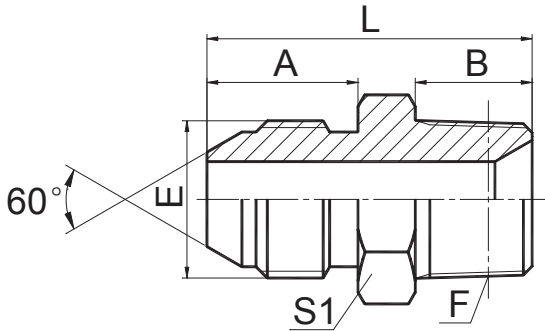

过渡接头 ADAPTER

1SN

日本英管外螺纹 60° 外锥 / 美制布锥管外螺纹
JIS GAS MALE 60° CONE/NPT MALE

代号 PART NO.	螺纹 THREAD		尺寸 DIMENSIONS						
	E	F			A	B	L	S1	
1SN-04	G1/4"X19	Z1/4"X18			16	15	37	17	
1SN-04-02	G1/4"X19	Z1/8"X27			16	10.5	32.5	17	
1SN-06	G3/8"X19	Z3/8"X18			18	16	40	19	
1SN-06-04	G3/8"X19	Z1/4"X18			18	15	39	19	
1SN-08	G1/2"X14	Z1/2"X14			20	19.5	47.5	22	
1SN-08-06	G1/2"X14	Z3/8"X18			20	16	44	22	
1SN-12	G3/4"X14	Z3/4"X14			22	19.5	51.5	30	
1SN-12-08	G3/4"X14	Z1/2"X14			22	19.5	51.5	30	
1SN-16	G1"X11	Z1"X11.5			24	25.5	60.5	36	
1SN-16-12	G1"X11	Z3/4"X14			24	19.5	54.5	36	
1SN-20	G1.1/4"X11	Z1.1/4"X11.5			27	26.5	66.5	46	
1SN-20-16	G1.1/4"X11	Z1"X11.5			27	25.5	65.5	46	
1SN-24	G1.1/2"X11	Z1.1/2"X11.5			27	27.5	69.5	50	