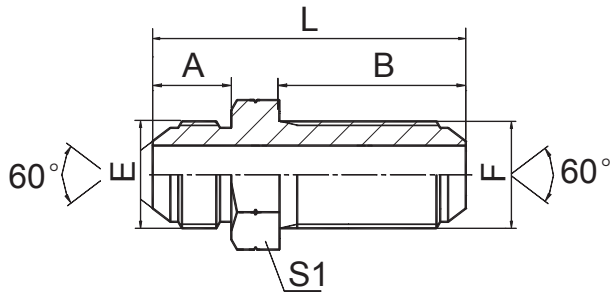

过渡接头 ADAPTER

6S

6S-LN

日本英管外螺纹 60° 外锥 过板接头
 JIS GAS MALE 60° CONE BULKHEAD

代号 PART NO.	螺纹 THREAD		尺寸 DIMENSIONS						
	E	F			A	B	L	S1	S2
6S-04	G1/4"X19	G1/4"X19			16	32	56	19	19
6S-06	G3/8"X19	G3/8"X19			18	36	62	22	22
6S-08	G1/2"X14	G1/2"X14			20	40	70	27	27
6S-12	G3/4"X14	G3/4"X14			22	41	74	32	32
6S-16	G1"X11	G1"X11			24	45	88	41	41

注：如需带锁母整套订货，则请在代号后加“LN”，如6S-16LN，锁母代号为8B。

Note: In case if you are interested to order the adapter in complete set with lock nut ,it is necessary to insert suffix "LN" after our part no.,for example 6S-16LN,The lock nut no. is 8B.