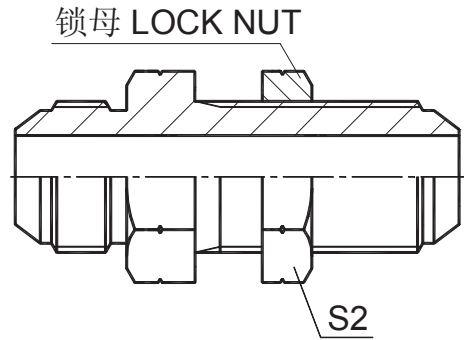

过渡接头 ADAPTER

6S

6S-LN

日本英管外螺纹 60° 外锥 过板接头
 JIS GAS MALE 60° CONE BULKHEAD

代号 PART NO.	螺纹 THREAD		尺寸 DIMENSIONS						
	E	F			A	B	L	S1	S2
6S-04	G1/4"X19	G1/4"X19			16	32	56	19	19
6S-06	G3/8"X19	G3/8"X19			18	36	62	22	22
6S-08	G1/2"X14	G1/2"X14			20	40	70	27	27
6S-12	G3/4"X14	G3/4"X14			22	41	74	32	32
6S-16	G1"X11	G1"X11			24	45	88	41	41

注：如需带锁母整套订货，则请在代号后加“LN”，如6S-16LN，锁母代号为8B。

Note: In case if you are interested to order the adapter in complete set with lock nut ,it is necessary to insert suffix "LN" after our part no.,for example 6S-16LN,The lock nut no. is 8B.