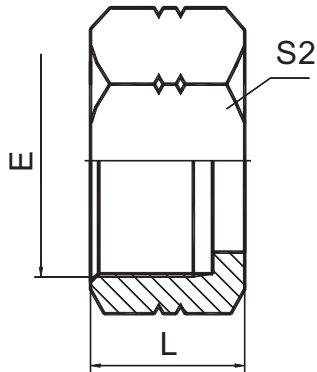

过渡接头 ADAPTER

NB200

JIC 螺母
JIC TRIPLE LOCK NUT

代号 PART NO.	螺纹 THREAD		管子外径及配用管套 TUBE O.D.& SLEEVE				尺寸 DIMENSIONS		
	E		In.	英制管套 INCH SLEEVE	mm	公制管套 METRIC SLEEVE	L	S2	
NB200-04	7/16"X20		1/4"	NB300-04	6	NB500-06	15.8	14	
NB200-05	1/2"X20		5/16"	NB300-05	8	NB500-08	17.3	17	
NB200-06	9/16"X18		3/8"	NB300-06	10	NB500-10	18.5	19	
NB200-08	3/4"X16		1/2"	NB300-08	12	NB500-12	21.6	24	
NB200-10	7/8"X14				14	NB500-14	24.9	27	
NB200-10	7/8"X14				15	NB500-15	24.9	27	
NB200-10	7/8"X14		5/8"	NB300-10	16	NB500-16	24.9	27	
NB200-12	1.1/16"X12		3/4"	NB300-12	18	NB500-18	26.2	32	
NB200-12A	1.1/16"X12				20	NB500-20A	26.2	32	
NB200-14	1.3/16"X12				20	NB500-20	27.7	36	
NB200-14	1.3/16"X12		7/8"	NB300-14	22	NB500-22	27.7	36	
NB200-16	1.5/16"X12		1"	NB300-16	25	NB500-25	28.7	38	
NB200-20	1.5/8"X12				28	NB500-28	31.2	50	
NB200-20	1.5/8"X12				30	NB500-30	31.2	50	
NB200-20	1.5/8"X12		1.1/4"	NB300-20	32	NB500-32	31.2	50	
NB200-24	1.7/8"X12				35	NB500-35	36.1	60	
NB200-24	1.7/8"X12		1.1/2"	NB300-24	38	NB500-38	36.1	60	
NB200-32	2.1/2"X12		2"	NB300-32	50	NB500-50	44.5	75	