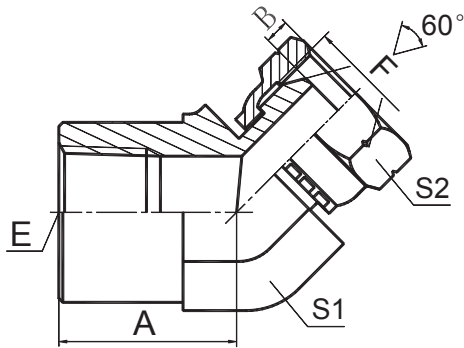

过渡接头 ADAPTER

7NB4-S

45° 布锥管内螺纹 / 英制内螺纹 60° 外锥
 45° NPT FEMALE/BSP FEMALE 60° CONE

代号 PART NO.	螺纹 THREAD		尺寸 DIMENSIONS						
	E	F			A	B	S1	S2	
7NB4-02S	Z1/8"X27	G1/8"X28			17	5.5	16	14	
7NB4-04S	Z1/4"X18	G1/4"X19			20	5.5	19	19	
7NB4-06S	Z3/8"X18	G3/8"X19			19	6.3	24	22	
7NB4-08S	Z1/2"X14	G1/2"X14			28	7.5	30	27	
7NB4-12S	Z3/4"X14	G3/4"X14			30	10.9	33	32	
7NB4-16S	Z1"X11.5	G1"X11			37.5	11.7	41	41	
7NB4-20S	Z1.1/4"X11.5	G1.1/4"X11			38.5	11	48	50	
7NB4-24S	Z1.1/2"X11.5	G1.1/2"X11			41	13	63	55	