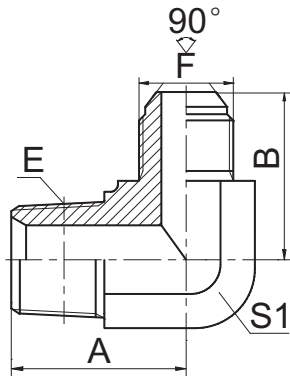

# 过渡接头 ADAPTER

## 1NP9

90° 布锥管外螺纹 / SAE 外螺纹 90° 外锥  
 90° NPT MALE / SAE MALE 90° CONE

代号 PART NO.	螺纹 THREAD		尺寸 DIMENSIONS						
	E	F			A	B	S1		
1NP9-04	Z1/4"X18	7/16"X20			25.5	25	14		
1NP9-04-05	Z1/4"X18	1/2"X20			25.5	26.5	14		
1NP9-04-06	Z1/4"X18	5/8"X18			26.5	30	16		
1NP9-06-04	Z3/8"X18	7/16"X20			31	27.5	19		
1NP9-06	Z3/8"X18	5/8"X18			31	31	19		
1NP9-06-08	Z3/8"X18	3/4"X16			32.5	37	22		
1NP9-08-06	Z1/2"X14	5/8"X18			37.3	33.5	22		
1NP9-08	Z1/2"X14	3/4"X16			37.3	37	22		
1NP9-08-10	Z1/2"X14	7/8"X14			37.3	42	22		
1NP9-12	Z3/4"X14	1.1/16"X14			44	46.5	27		